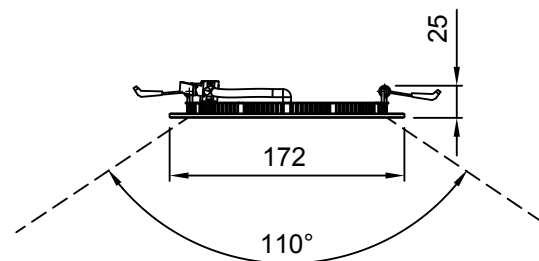

Rated voltage 12VDC±0.3V  
 Rated power 5W  
 Colour temp. 3000 K°  
 Lifetime ≥30000 hours  
 Luminous flux 350 lm

Distance (m)	Beam (m)	Lux
1	0,76 X 0,71	155
2	1,51 X 1,42	39

Rated voltage 12VDC±0.3V  
 Rated power 12W  
 Colour temp. 3000 K°  
 Lifetime ≥30000 hours  
 Luminous flux 960 lm

Distance (m)	Beam (Øm)	Lux
1	3	265
2	6	66

<b>Customer:</b>	<b>Ref:</b>
<b>Door id:</b>	<b>Date:</b>
<b>Project No:</b>	<b>Sign:</b>

Revolving door  
 ASSA ABLOY UniTurn -54  
 LED Lamp, Article No. 1016979  
 LED Panel, Article No. 1702890