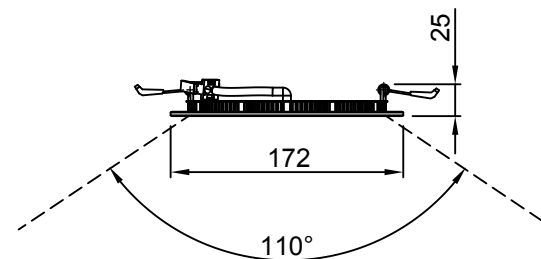

Rated voltage 12VDC±0.3V  
 Rated power 5W  
 Colour temp. 3000 K°  
 Lifetime ≥30000 hours  
 Luminous flux 350 lm

Distance (m)	Beam (m)	Lux
1	0,76 X 0,71	155
2	1,51 X 1,42	39

Rated voltage 12VDC±0.3V  
 Rated power 12W  
 Colour temp. 3000 K°  
 Lifetime ≥30000 hours  
 Luminous flux 960 lm

Distance (m)	Beam (Øm)	Lux
1	3	265
2	6	66

Customer:

Ref:

Door id:

Date:

Project No:

Sign:

Revolving door  
 ASSA ABLOY UniTurn-48  
 LED Lamp, Article No. 1016979  
 LED Panel, Article No. 1702890